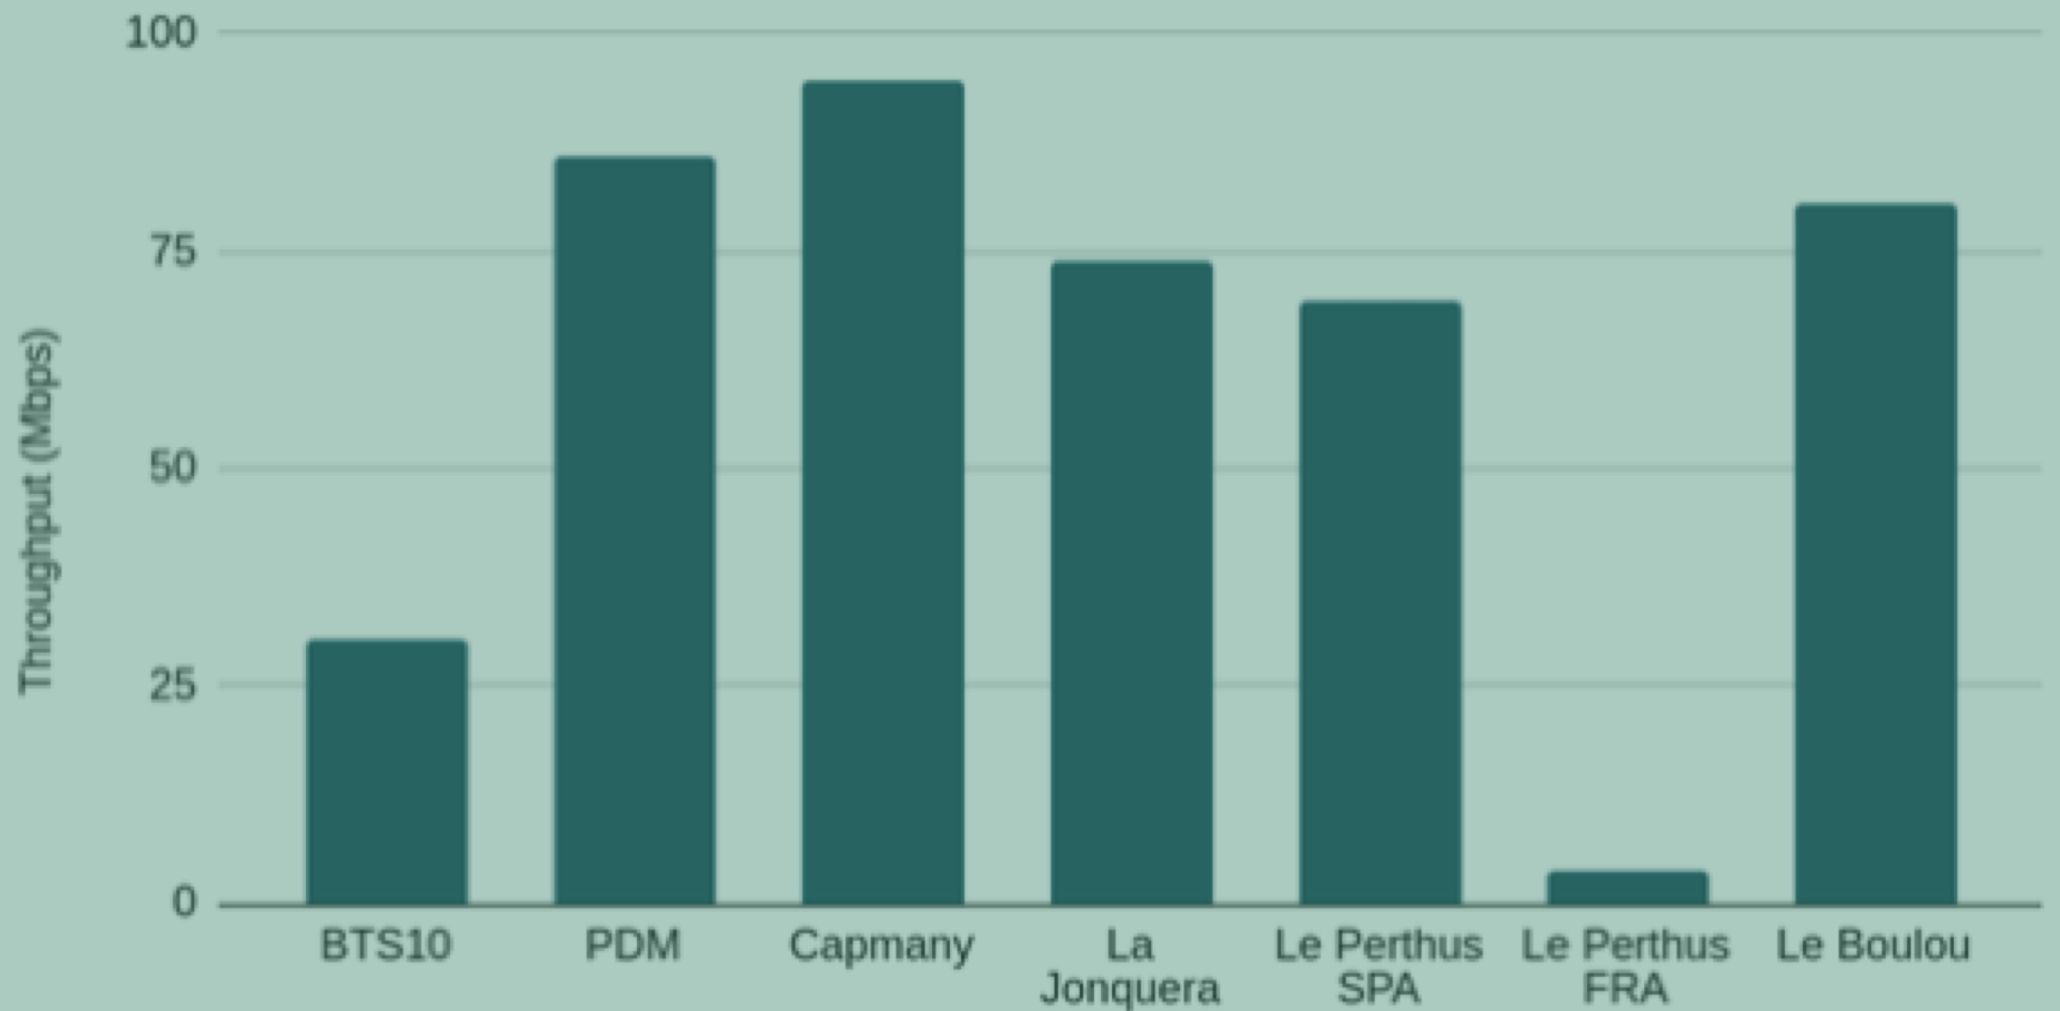

Exploring **Real Network Speeds** in the Mediterranean Corridor

Tests near 7 gNodeBs

Downlink Throughputs (iperf)

Uplink Throughputs (iperf)

5GMED

Discover more about us

5GMED.eu