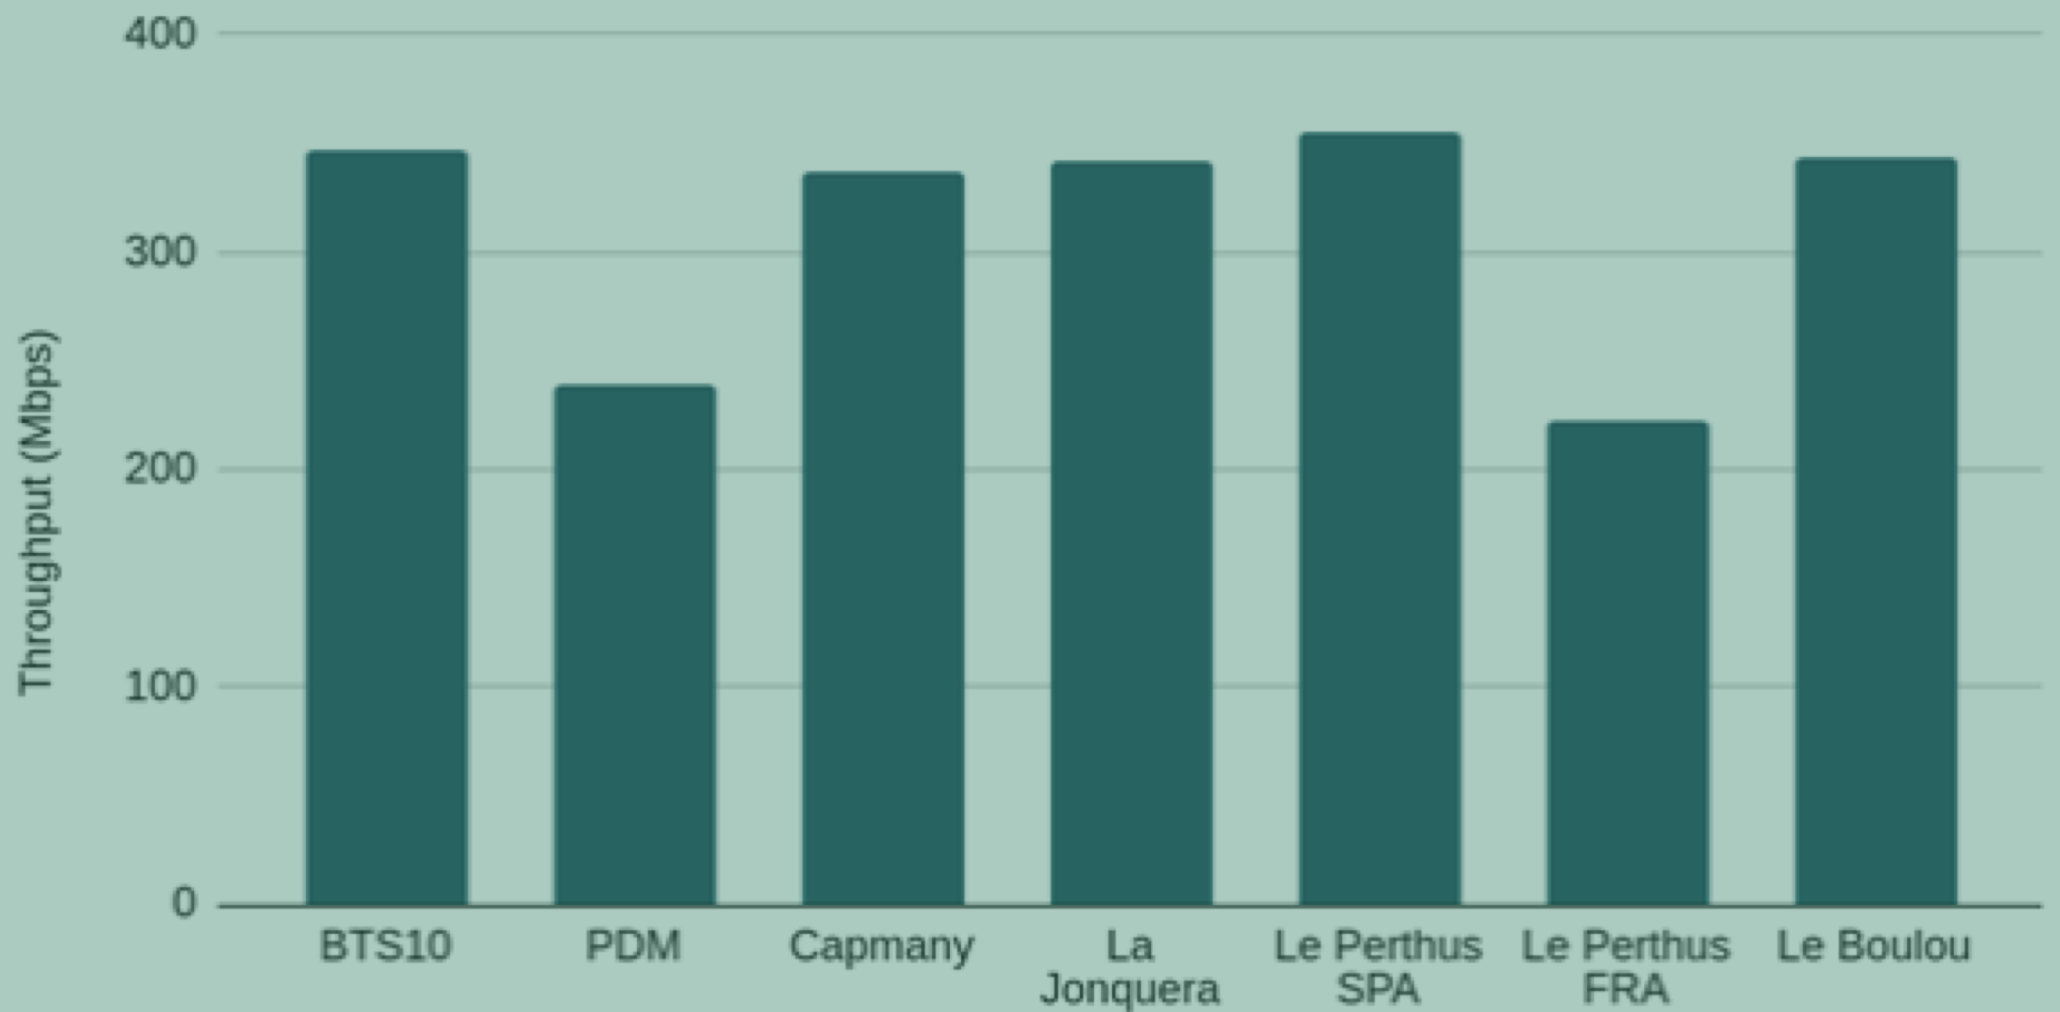

Exploring **Real Network Speeds** in the Mediterranean Corridor

Tests near 7 gNodeBs

Downlink Throughputs (iperf)

Uplink Throughputs (iperf)

5GMED

Discover more about us

5GMED.eu